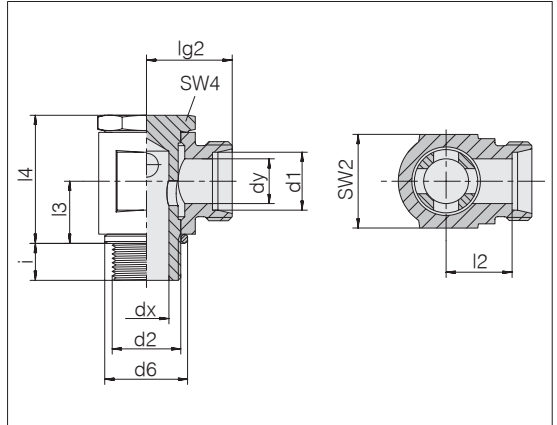

# Banjo couplings

Standard design

Male thread: BSPP thread, parallel  
 For threaded bores: ISO 1179-1 (Form N - narrow)  
 Sealing type: Seal-edge ring (Form B)

Tube coupling: 24° in acc. with ISO 8434-1